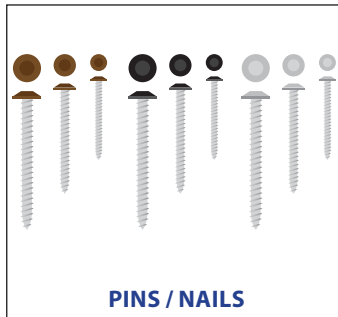

## Architraves & Trims

All sizes are Internal

Colour Suffixes: BG - Black Woodgrain, LO - Sherwood Woodgrain, RW - Rosewood Woodgrain, WG - Mahogany Woodgrain, BL - Black and BR - Brown, IO - Irish Oak, CG - Cream Woodgrain, WTG - White Woodgrain